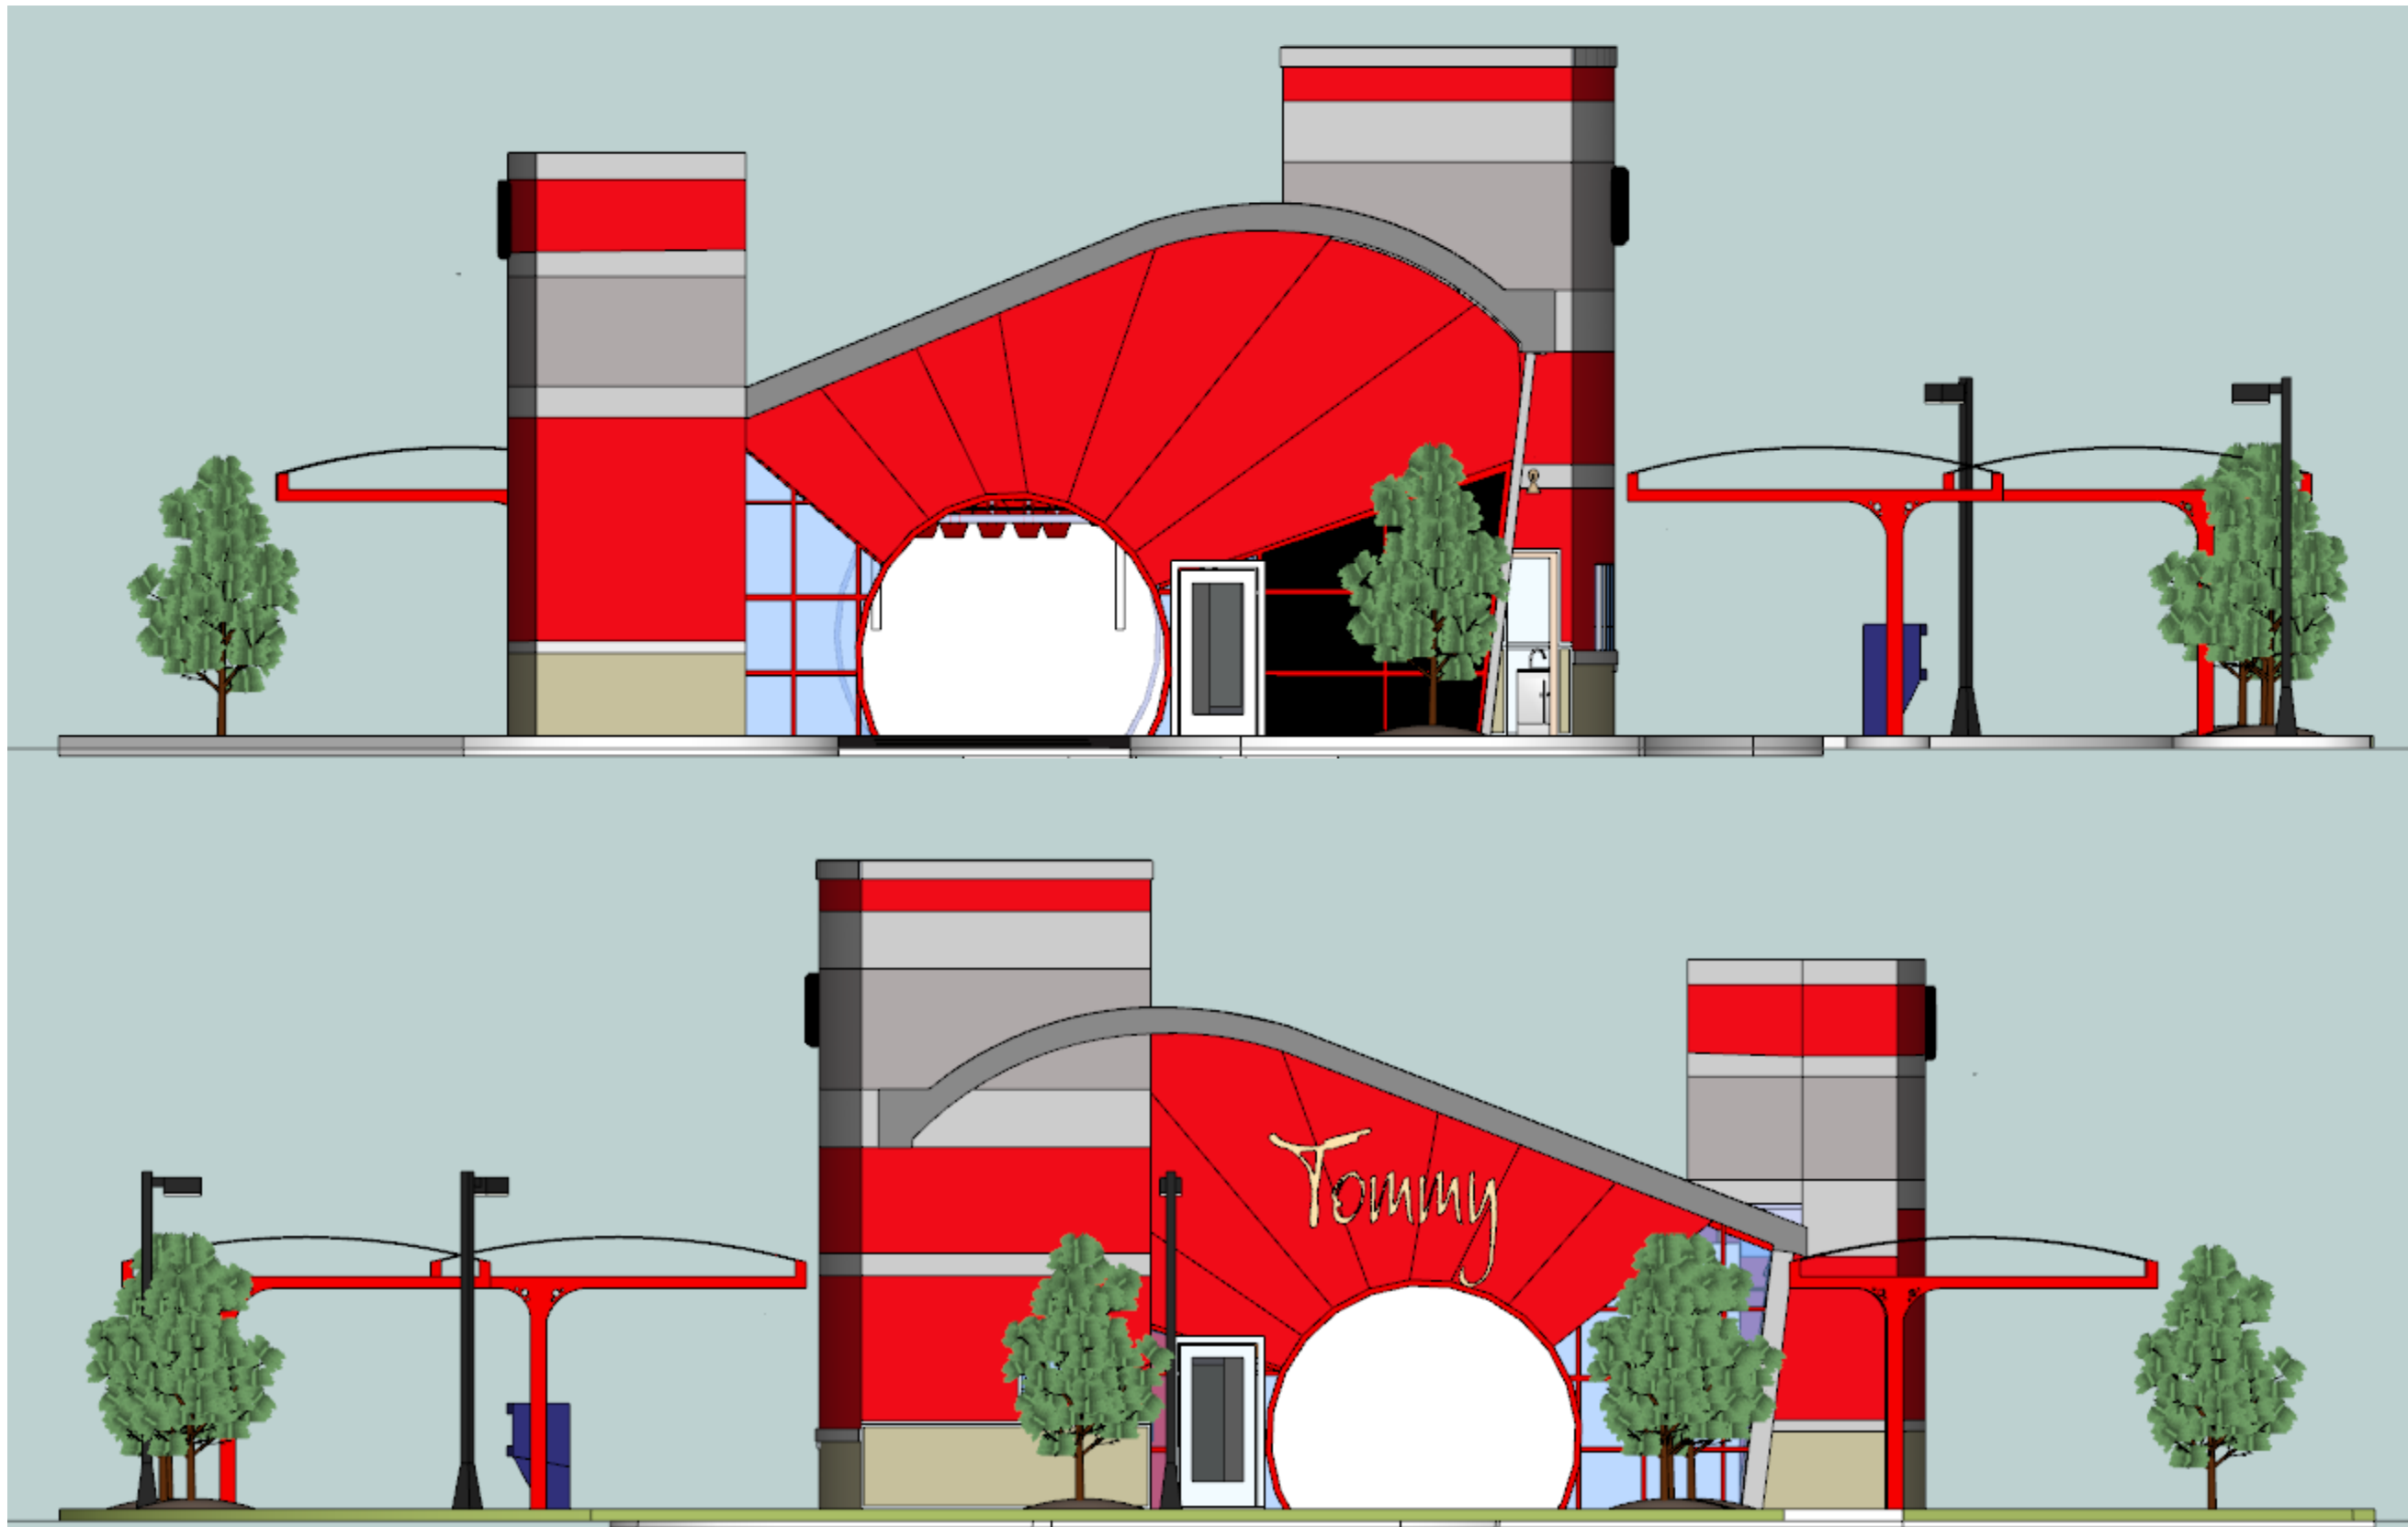

Totally Tommy

581 Ottawa Ave Ste 300 Holland, MI 49423

616.494.0771

drawn by:
C.M.H.

Totally Tommy

581 Ottawa Ave Ste 300 Holland, MI 49423

616.494.0771

drawn by:
C.M.H.