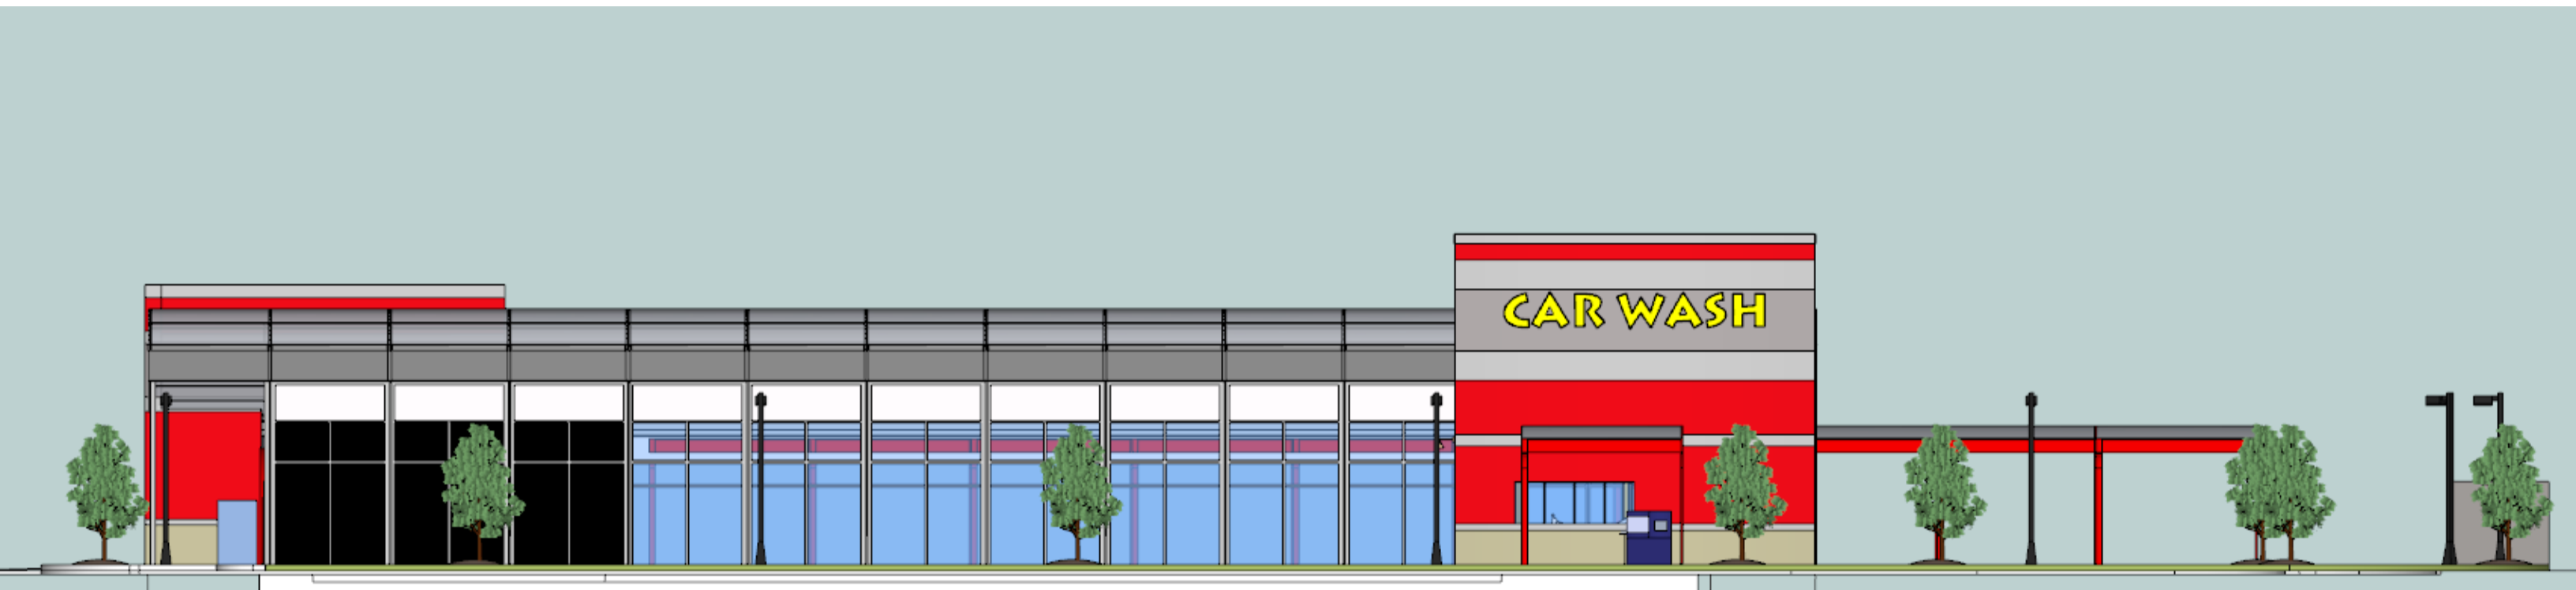

Totally Tommy

581 Ottawa Ave Ste 300 Holland, MI 49423

616.494.0771

drawn by:
C.M.H.

Totally Tommy

581 Ottawa Ave Ste 300 Holland, MI 49423

616.494.0771

drawn by:
C.M.H.