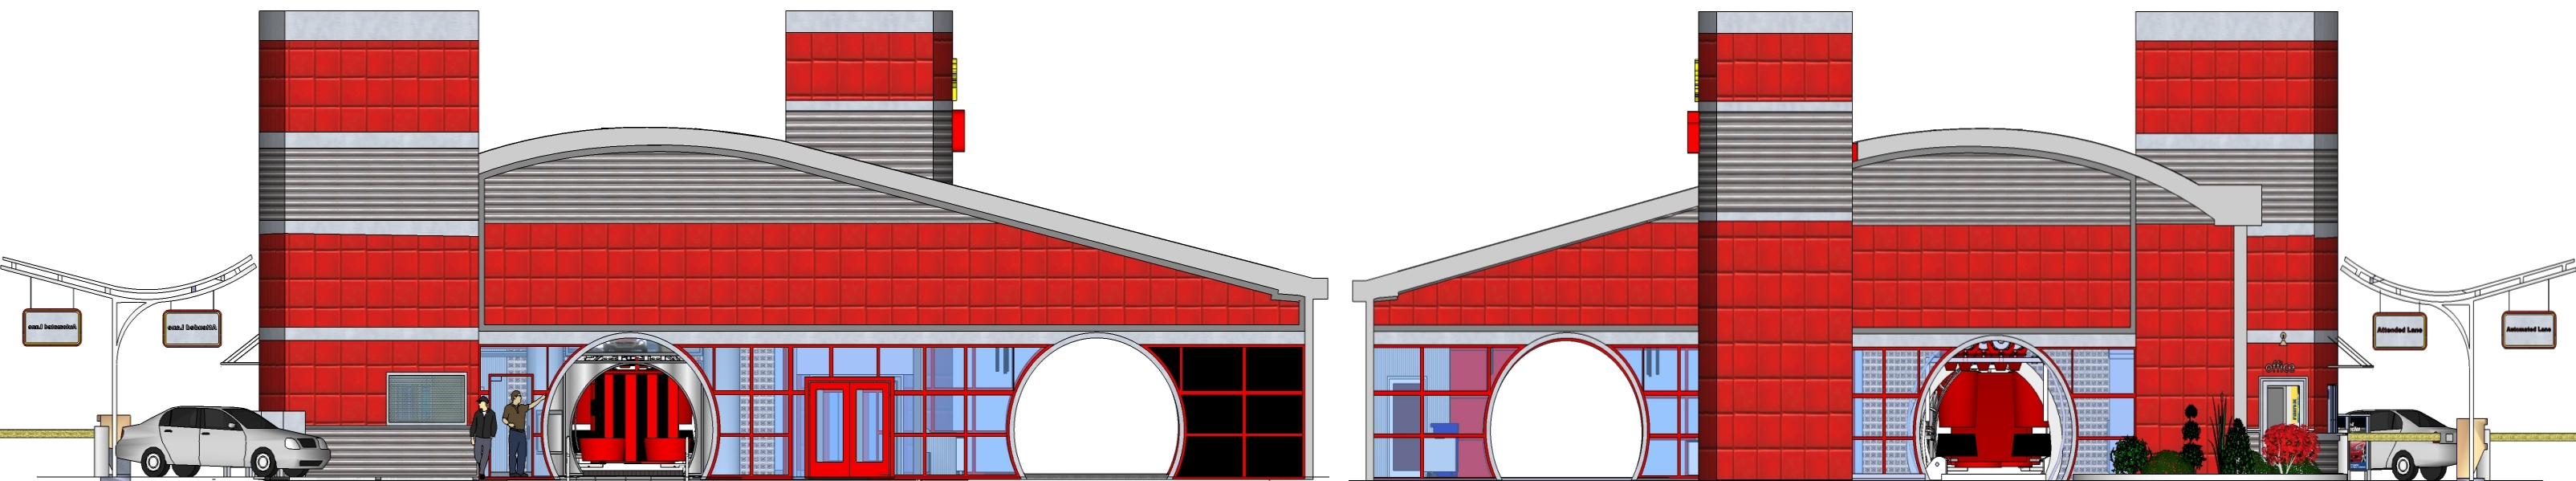

Tommy Car Wash Systems
Tommy 140' Flex Building

581 Ottawa Ave Ste 300 Holland, MI 49423

616.494.0771

drawn by:
C.M.H.

Tommy Car Wash Systems
Tommy 140' Flex Building

581 Ottawa Ave Ste 300 Holland, MI 49423

616.494.0771

drawn by:
C.M.H.

Tommy Car Wash Systems
Tommy 140' Flex Building

581 Ottawa Ave Ste 300 Holland, MI 49423

616.494.0771

drawn by:
 C.M.H.