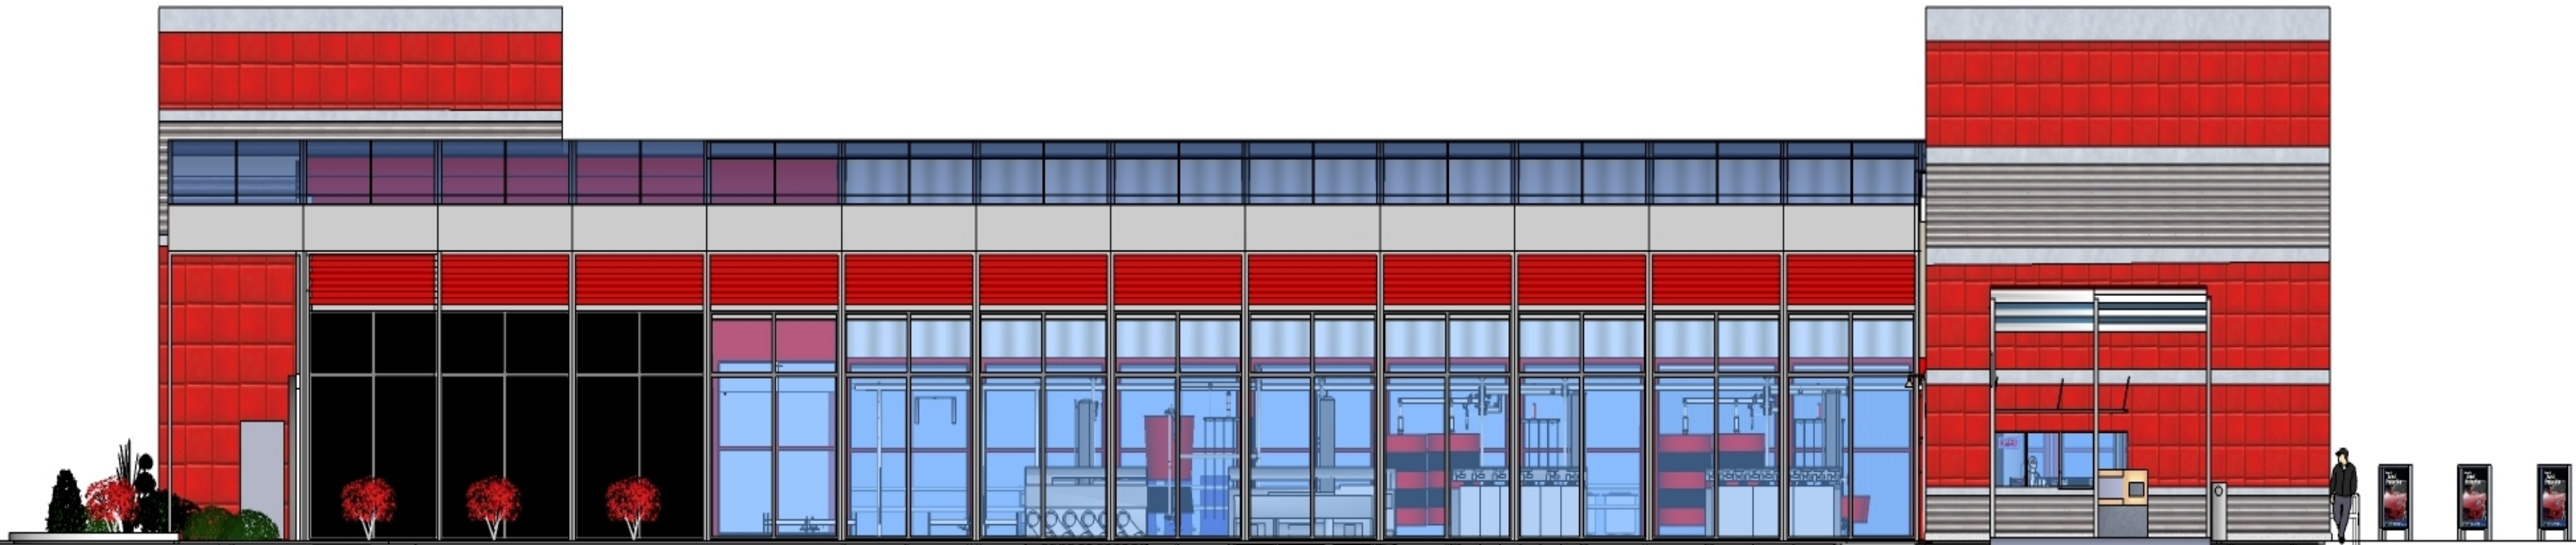

Tommy Car Wash Systems
Tommy 140' Flex Building

581 Ottawa Ave Ste 300 Holland, MI 49423

616.494.0771

drawn by:
C.M.H.

Tommy Car Wash Systems
Tommy 140' Flex Building

581 Ottawa Ave Ste 300 Holland, MI 49423

616.494.0771

drawn by:
C.M.H.

Tommy Car Wash Systems
Tommy 140' Flex Building

581 Ottawa Ave Ste 300 Holland, MI 49423

616.494.0771

drawn by:
 C.M.H.