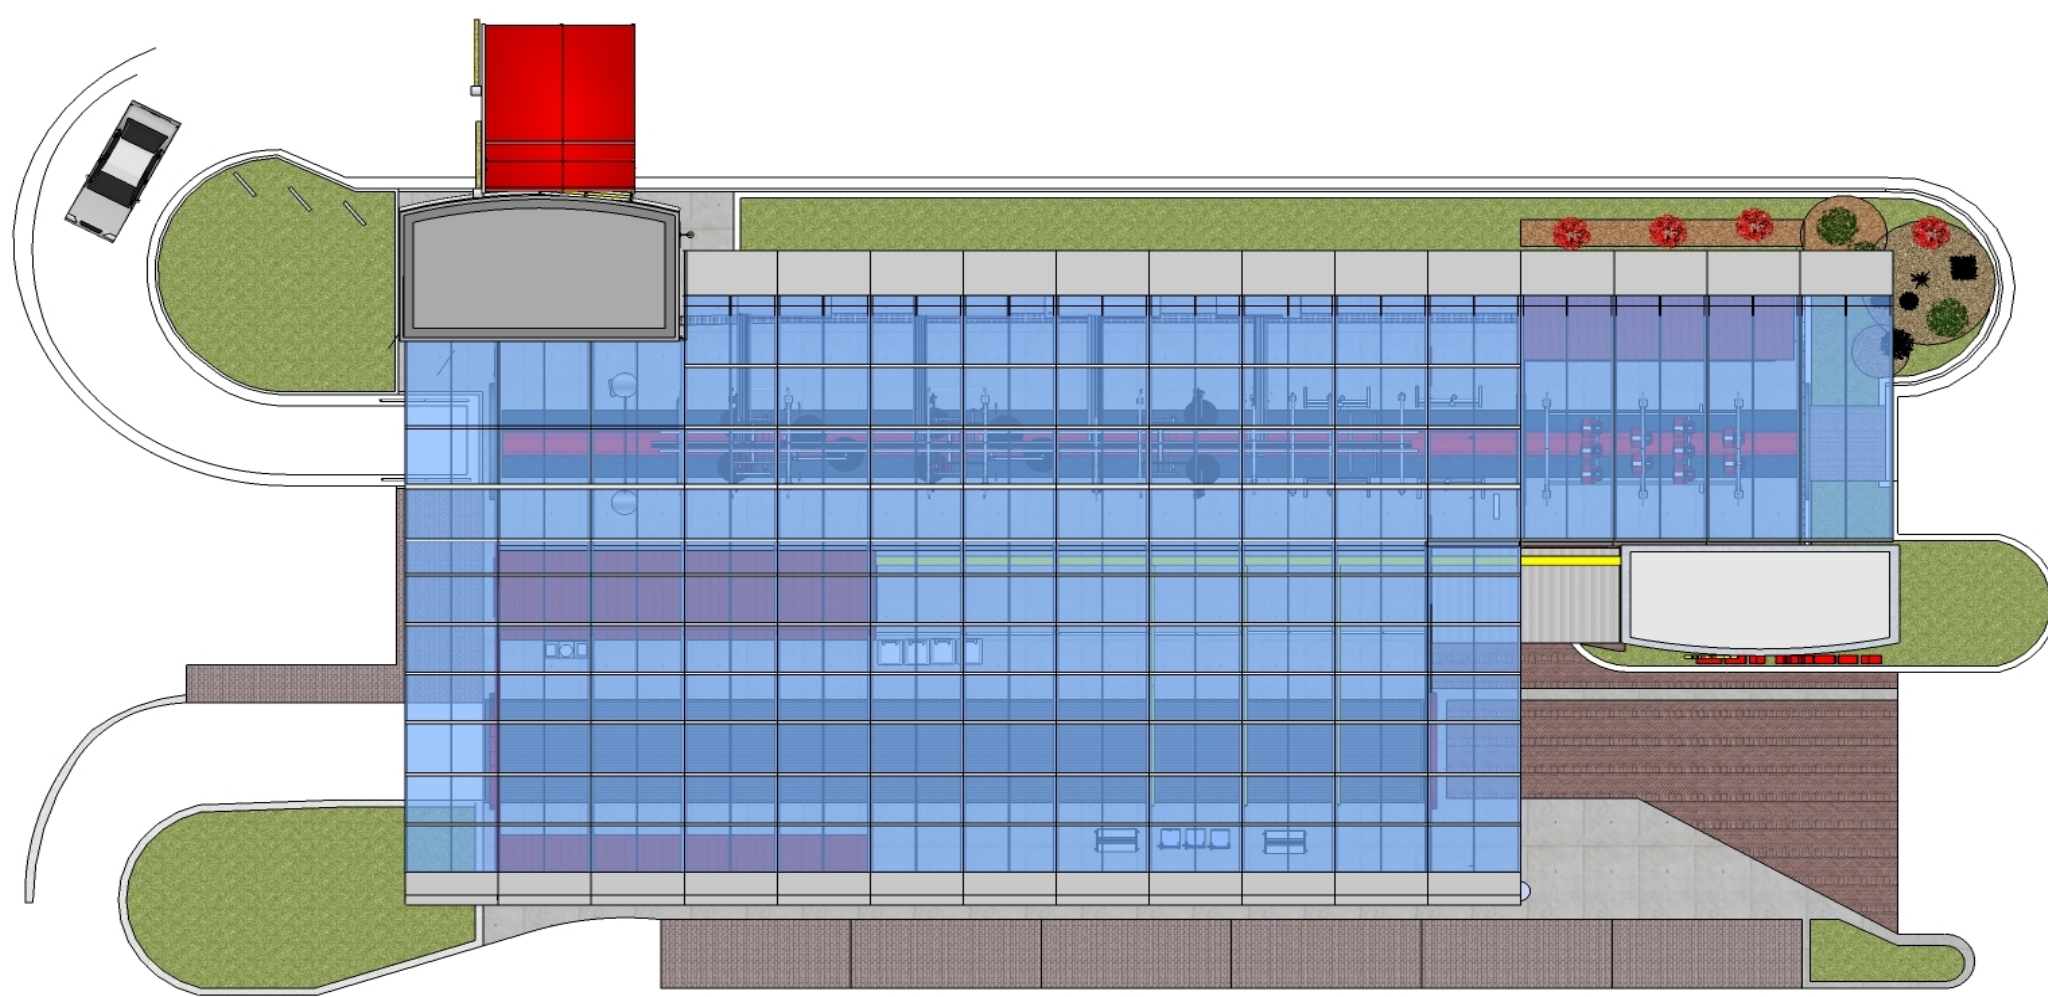

Tommy Car Wash Systems
Tommy 140' Flex Building

581 Ottawa Ave Ste 300 Holland, MI 49423

616.494.0771

drawn by:
C.M.H.

Tommy Car Wash Systems
Tommy 140' Flex Building

581 Ottawa Ave Ste 300 Holland, MI 49423

616.494.0771

drawn by:
C.M.H.

Tommy Car Wash Systems
Tommy 140' Flex Building

581 Ottawa Ave Ste 300 Holland, MI 49423

616.494.0771

drawn by:
 C.M.H.